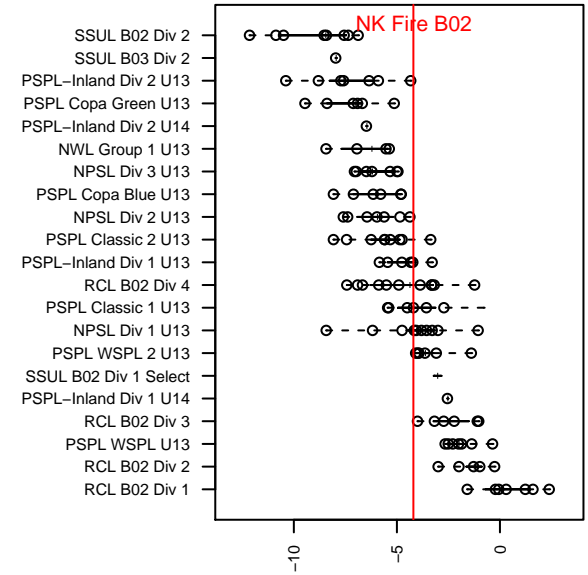

**attack and defense rating
relative to others at age
and all opponents in last 13 months**