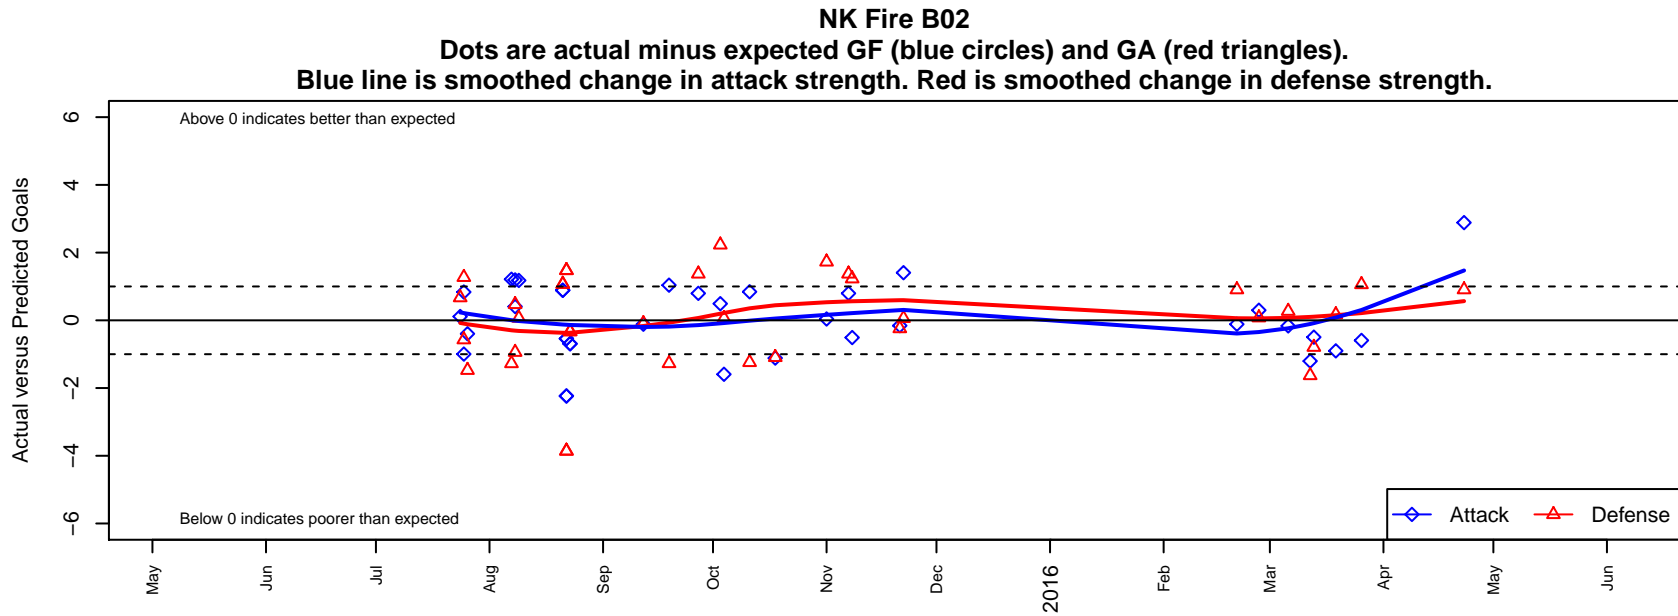

NK Fire B02

North Kitsap SC
 Poulsbo, WA
 B02 total strength=830
 attack=1.07 defense=1.15
 fall league = PSPL Classic 1 U13
 spr league = Spr PSPL Classic 1 U13

alt names used:
 NK Fire 02
 North Kitsap Fire 02
 NK Fire
 NK Fire 02
 NK Fire 02

Venues played:
 2015 Crossfire Select BU13 Gold
 2015 Blast Off BU13 A
 2015 Summer Slam Gold/Silver U13
 2015 PSPL Classic 1 U13
 2015 Spr PSPL Classic 1 U13

**attack and defense variance (black dot)
relative to other teams
and top 10 in region**